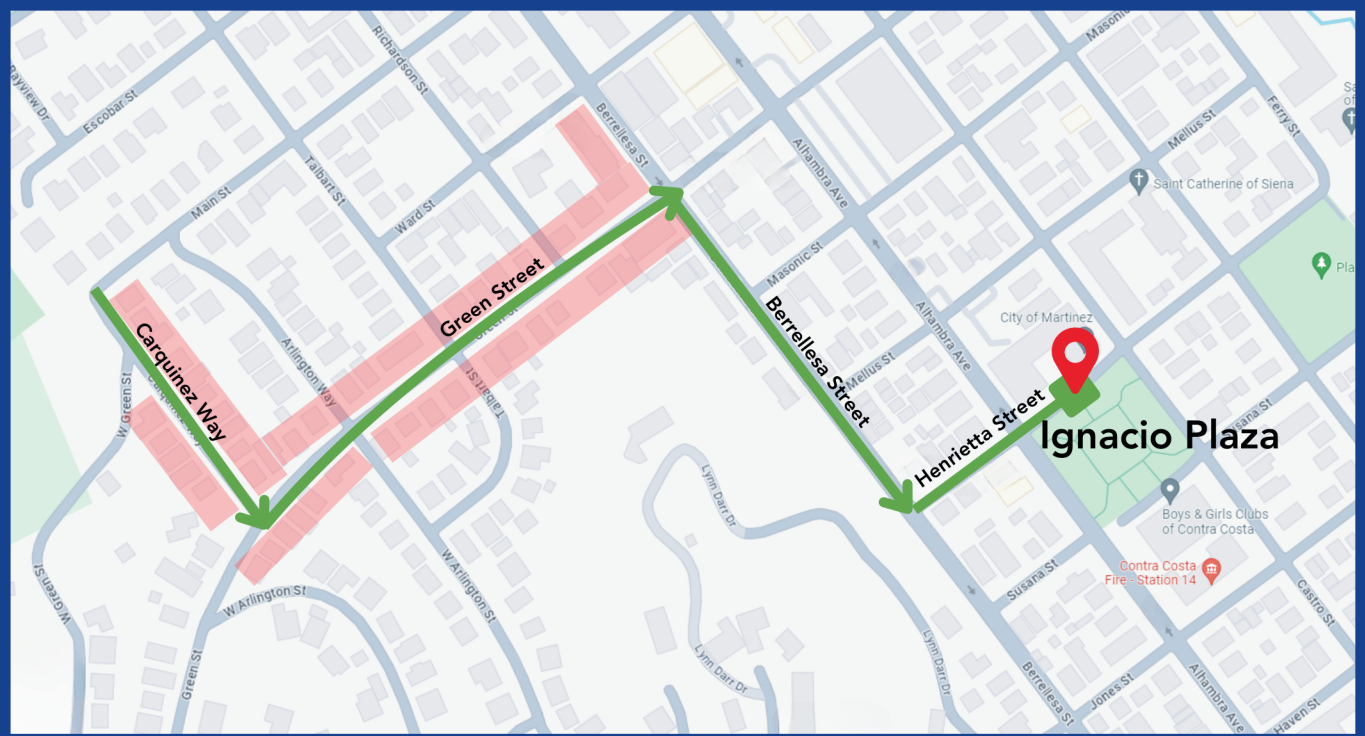

June 22, 2024 EVACUATION DRILL

On **Saturday, June 22nd**, the City will hold an **EVACUATION DRILL** of your neighborhood.

The Drill will focus on the "MAR-E001" neighborhood, specifically Carquinez Way and Green Street. Other streets are encouraged to practice self-evacuation. The Drill is expected to last for no more than 2 hours. Your participation is essential and appreciated!

QUICK INFO

Drill Area: **MAR-E001 Neighborhood**

Sat June 22, 2024

9:00am Start

Rally @ Ignacio Plaza

11:00am Finish

MORE INFO:

CityOfMartinez.org/June22

MAP KEY

Evacuating Streets

Evacuation Route

Rally Point

6/22 EVACUATION DRILL

It's easy to participate!

The Drill starts at 9 am on Saturday, June 22nd.

A Martinez Alerts message goes out at Drill Start, sign up below!

Walk the Evacuation Route to Ignacio Plaza.

This is an ON-FOOT evacuation drill only, please leave your vehicles at home. There will be emergency personnel along the route and at the Henrietta St. crossings of Berrellesa St. and Alhambra Ave.