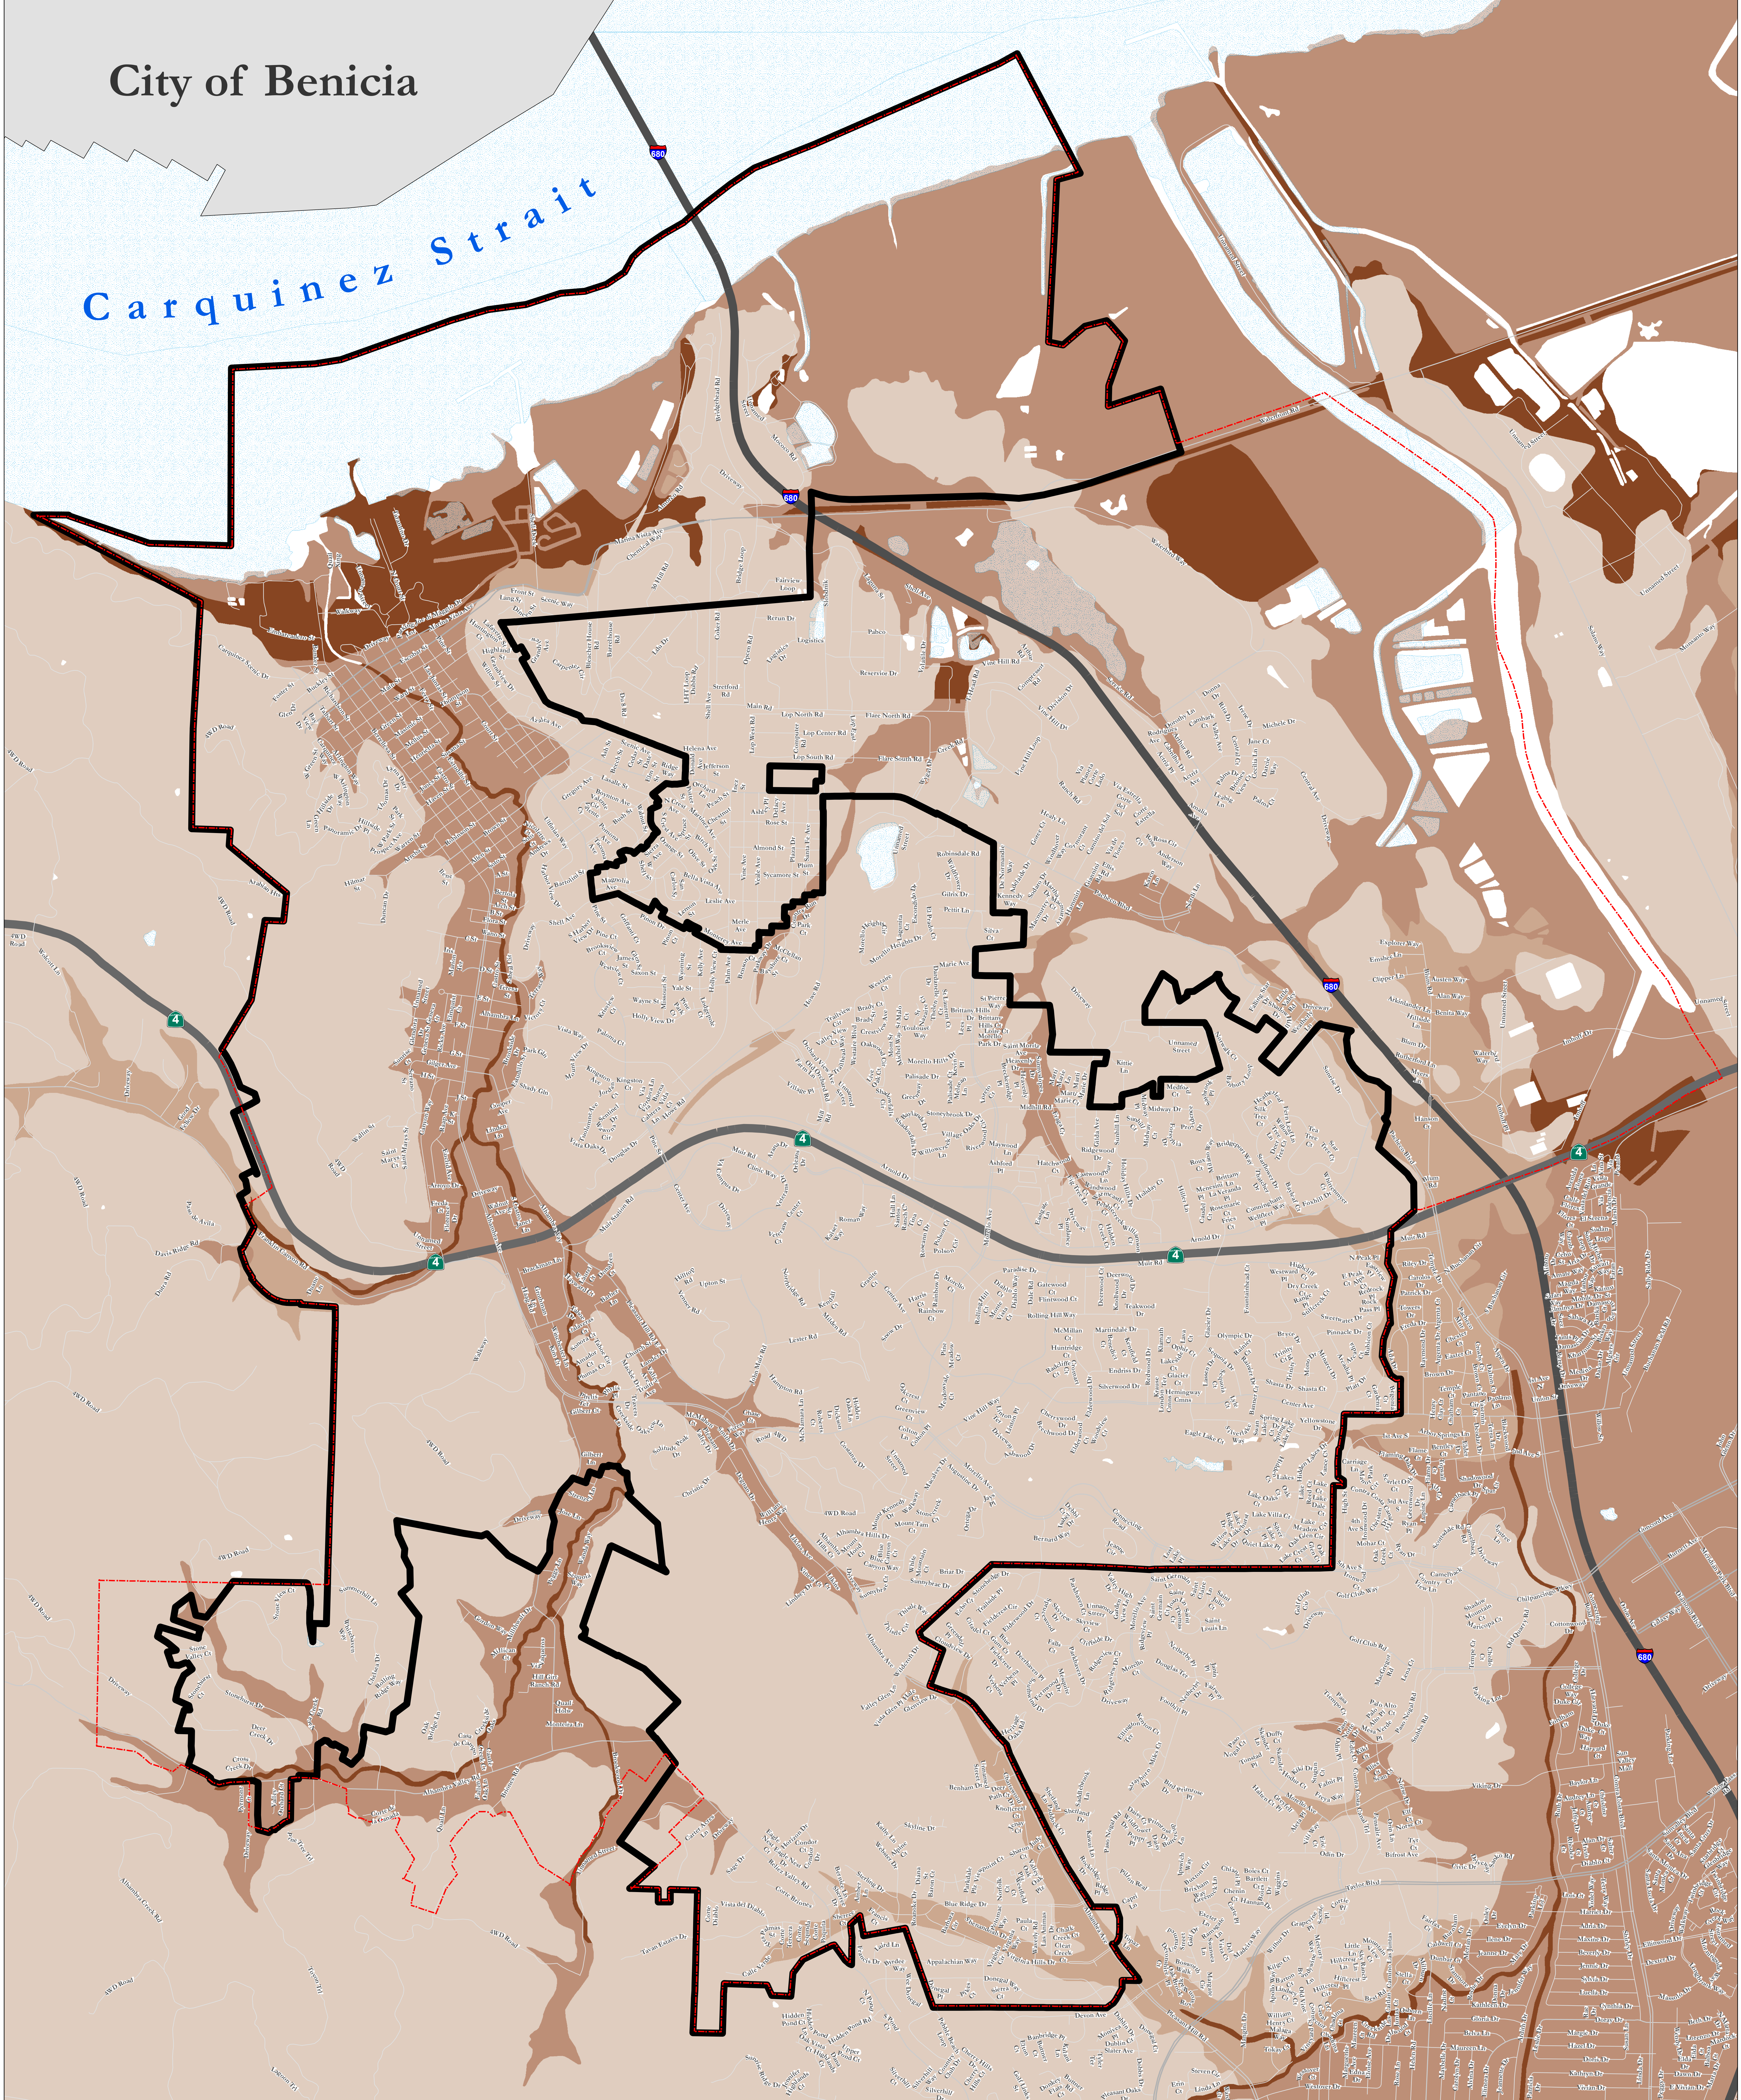

City of Benicia

Carquinez Strait

Figure 8-2. Liquefaction Potential

DISCLAIMER: This map was developed for general planning usage. The City of Martinez is not responsible nor liable for use of this map beyond its intended purpose.

Last Edited: August 1, 2022
 Martinez General Plan 2035
 Map Produced by the City of Martinez
 Community and Economic Development Dept.
 525 Henrietta St. Martinez, CA 94553
 (925) 372-3500

 Sphere of Influence
 City Limits