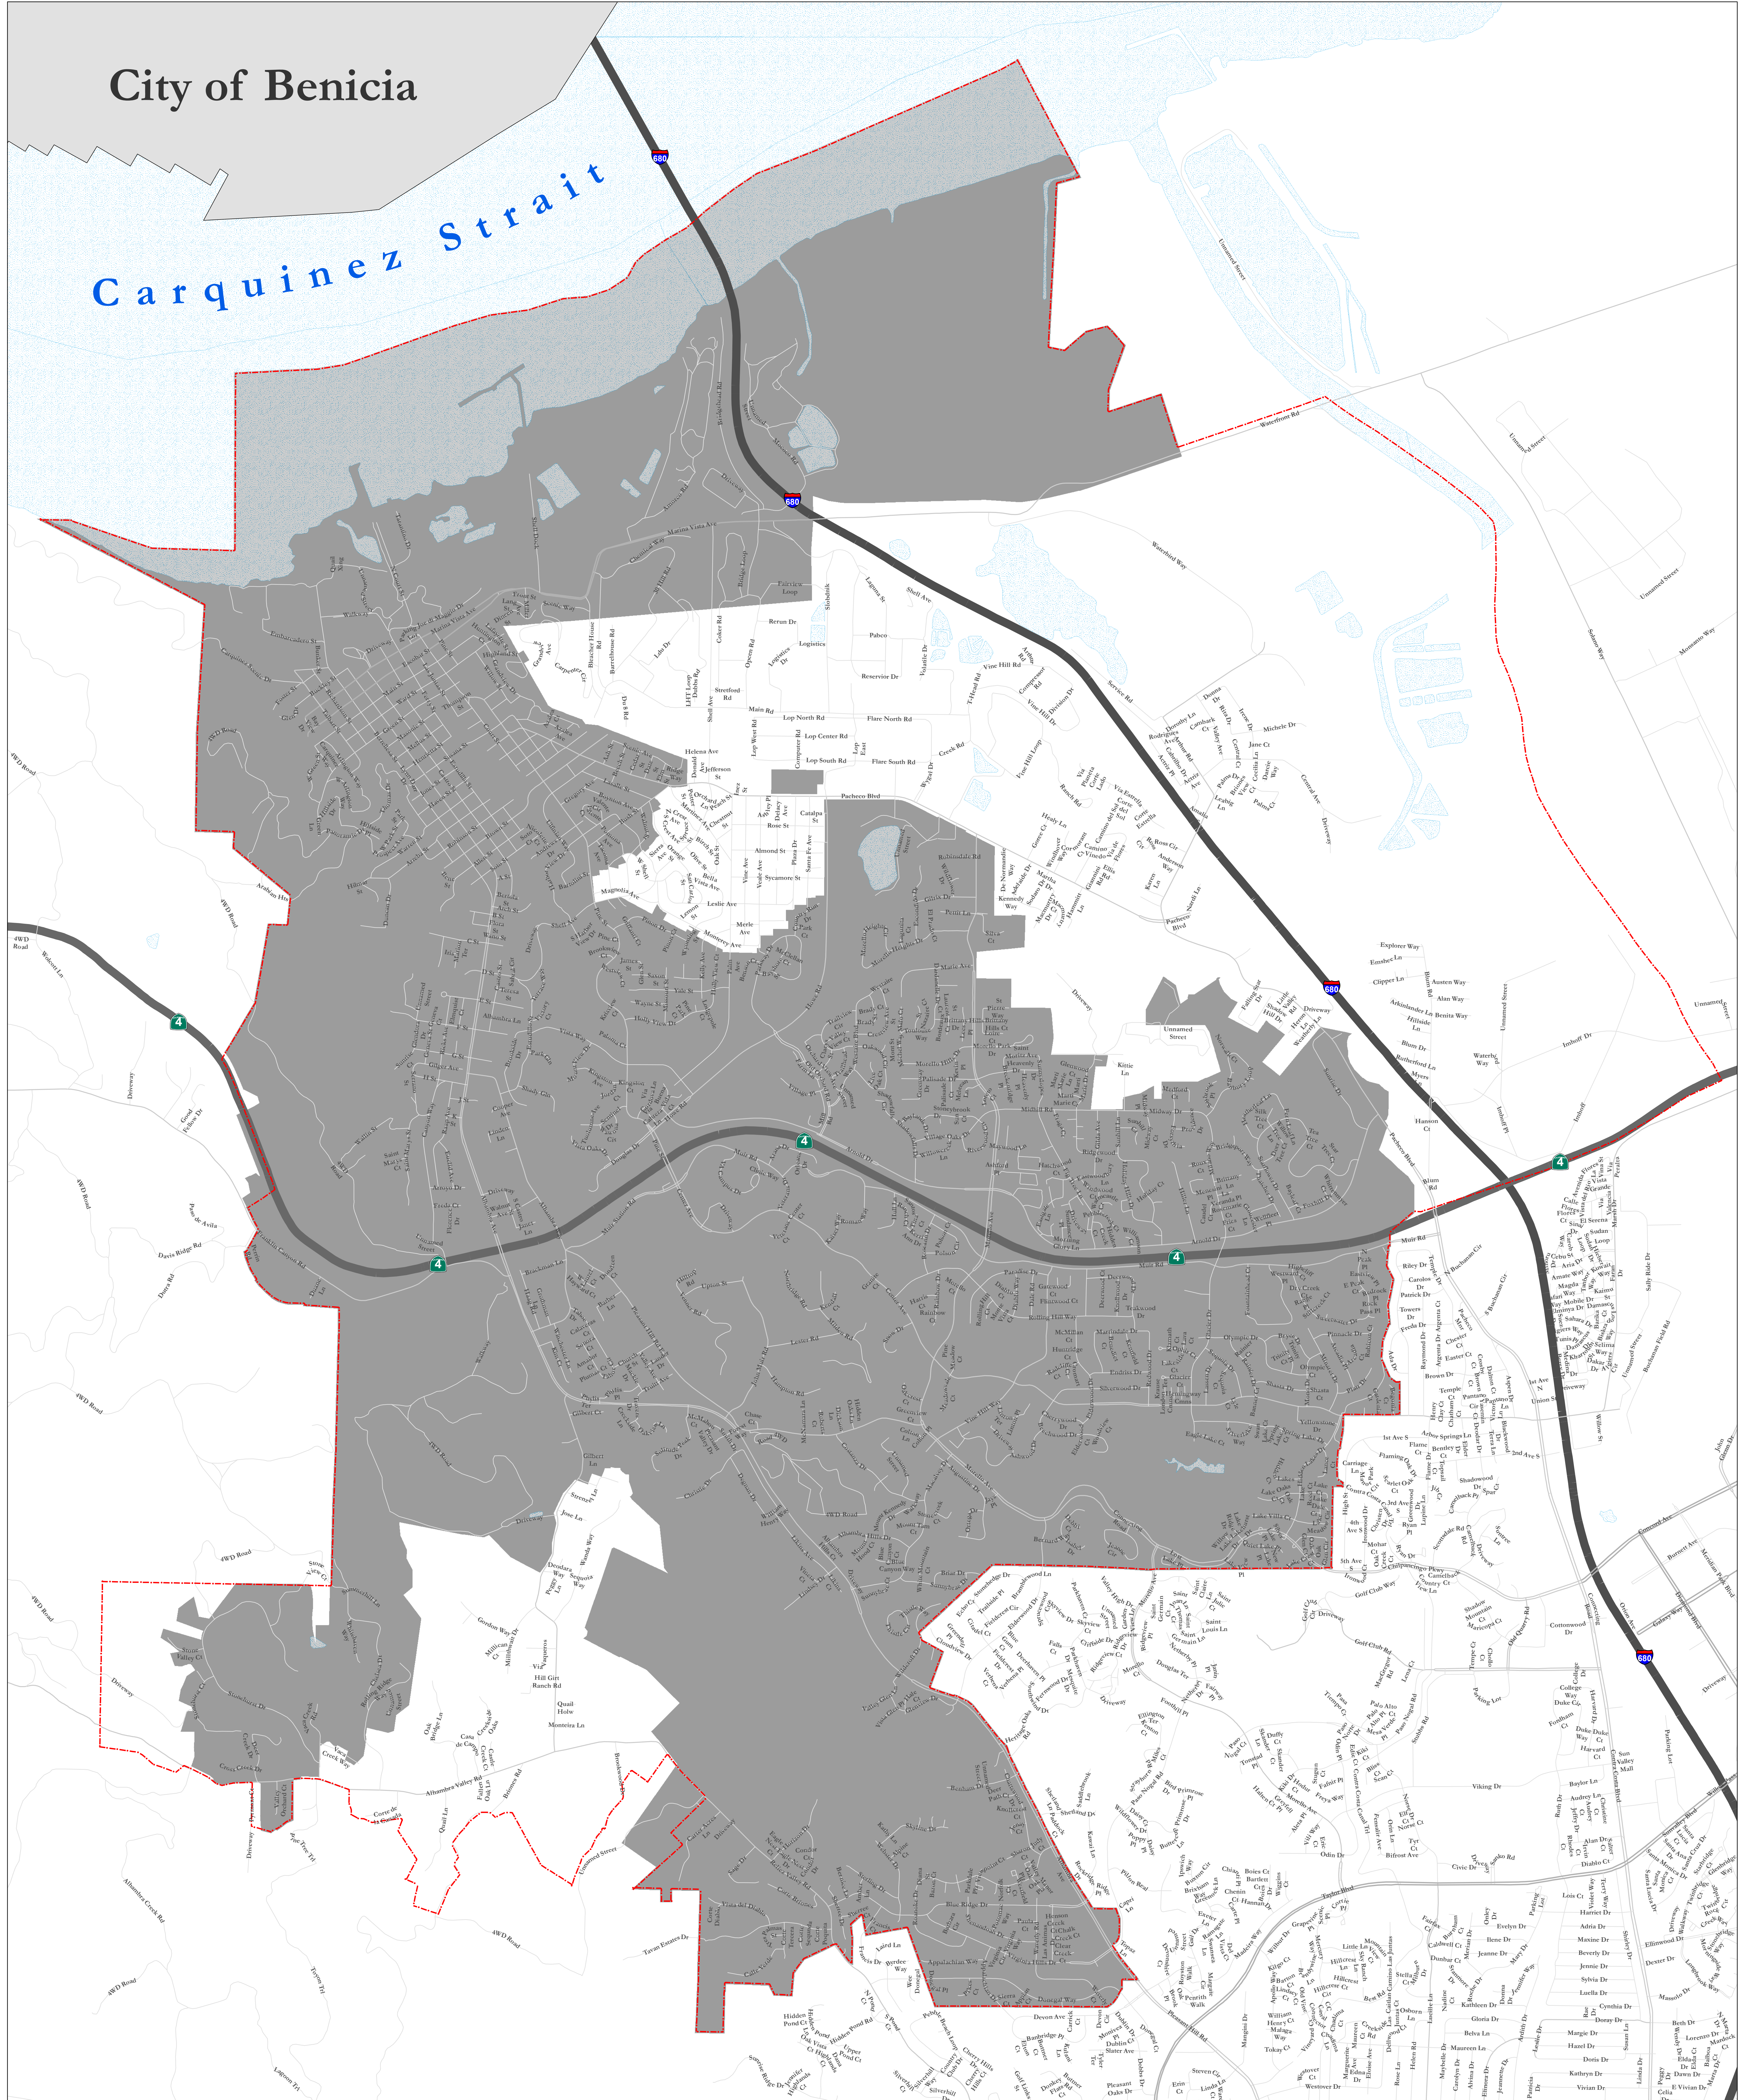

City of Benicia

Carquinez Strait

Figure 2-1a. Sphere of Influence

DISCLAIMER: This map was developed for general planning usage. The City of Martinez is not responsible nor liable for use of this map beyond its intended purpose.

Last Edited: July 25, 2022
 Martinez General Plan 2035
 Map Produced by the City of Martinez
 Community and Economic Development Dept.
 525 Henrietta St. Martinez, CA 94553
 (925) 372-3500

City Limits

Sphere of Influence